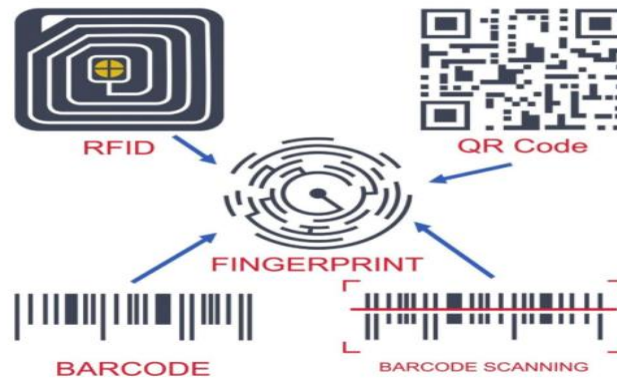

TYTECHNIQUES SOLUTIONS
ALL YOUR FINGERPRINT SOFTWARE NEEDS ARE SURPASSED!

WELCOME

TYTRANSFER IS A FINGERPRINT LOGIN TOOL THAT INTERFACES WITH ANY WINDOWS PC APPLICATION OR WEB APPLICATION WITHOUT ANY INTEGRATION TO ELIMINATE TYPING IN A USERNAME AND OR PASSWORD/PIN AND REPLACE IT WITH A SECURE BIOMETRIC FINGERPRINT SIGN ON WITHIN MINUTES.

Biometric Data Privacy: The software converts the fingerprint to a mathematical template which is then encrypted and stored on your PC. In every fingerprint, there are data points unique to that finger. That constellation of points is what gets translated into a mathematical template.

Figure 1 Converted from fingerprint to binary template

Visit <https://tytechnique.com/tytransfer> to order your keyboard wedge fingerprint scanner.

America's Software Corporation
718 N. Alamosa Drive, Boiling Springs, SC 29316
Voice & Fax: 800-467-1170 Email: admin@americassoftware.com